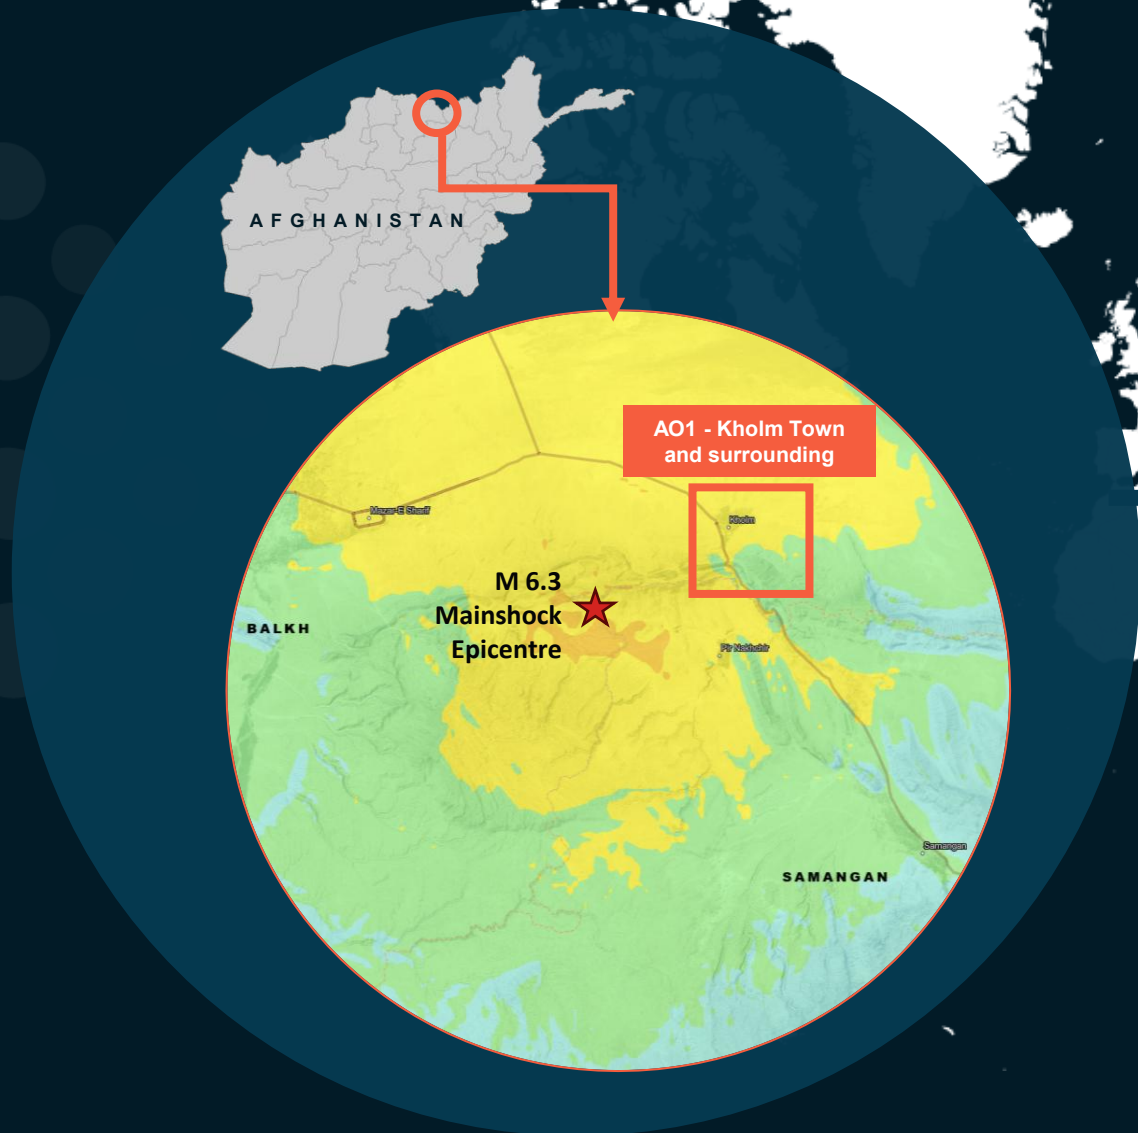

PRELIMINARY SATELLITE- DERIVED DAMAGE ASSESSMENT (2 November 2025, M 6.3)

Kholm Town and surrounding in Kholm District, Balkh Province,
Afghanistan

 Status: Damaged buildings observed.

 Further action(s): full assessment to be conducted

AFGHANISTAN

AOI 1-1 Kholm Town, Khulm District, Balkh Province

Potentially damaged building

Image center:

67°41'45"E
36°40'14"N

WorldView-2/15 July 2023

Pleiades / 5 November 2025

AOI 1-2 Kholm Town, Khulm District, Balkh Province

Source: Airbus D&S

(2) Pre-image (Pre-event): WorldView-2

Acquisition date : 15 July 2023 Resolution: 50 cm

Copyright: © 2023 Maxar

Source: ESRI Basemap

(3) Ancillary data

Administrative boundaries: Boundary data: Afghanistan Geodesy and Cartography Head Office (AGCHO)

Populated place: OpenStreetMap

Analysis: United Nations Satellite Centre (UNOSAT)

Production: United Nations Satellite Centre (UNOSAT)

@UNOSAT

@UNITAR.unosat

/UNOSAT

unitar

United Nations
Institute for Training and Research